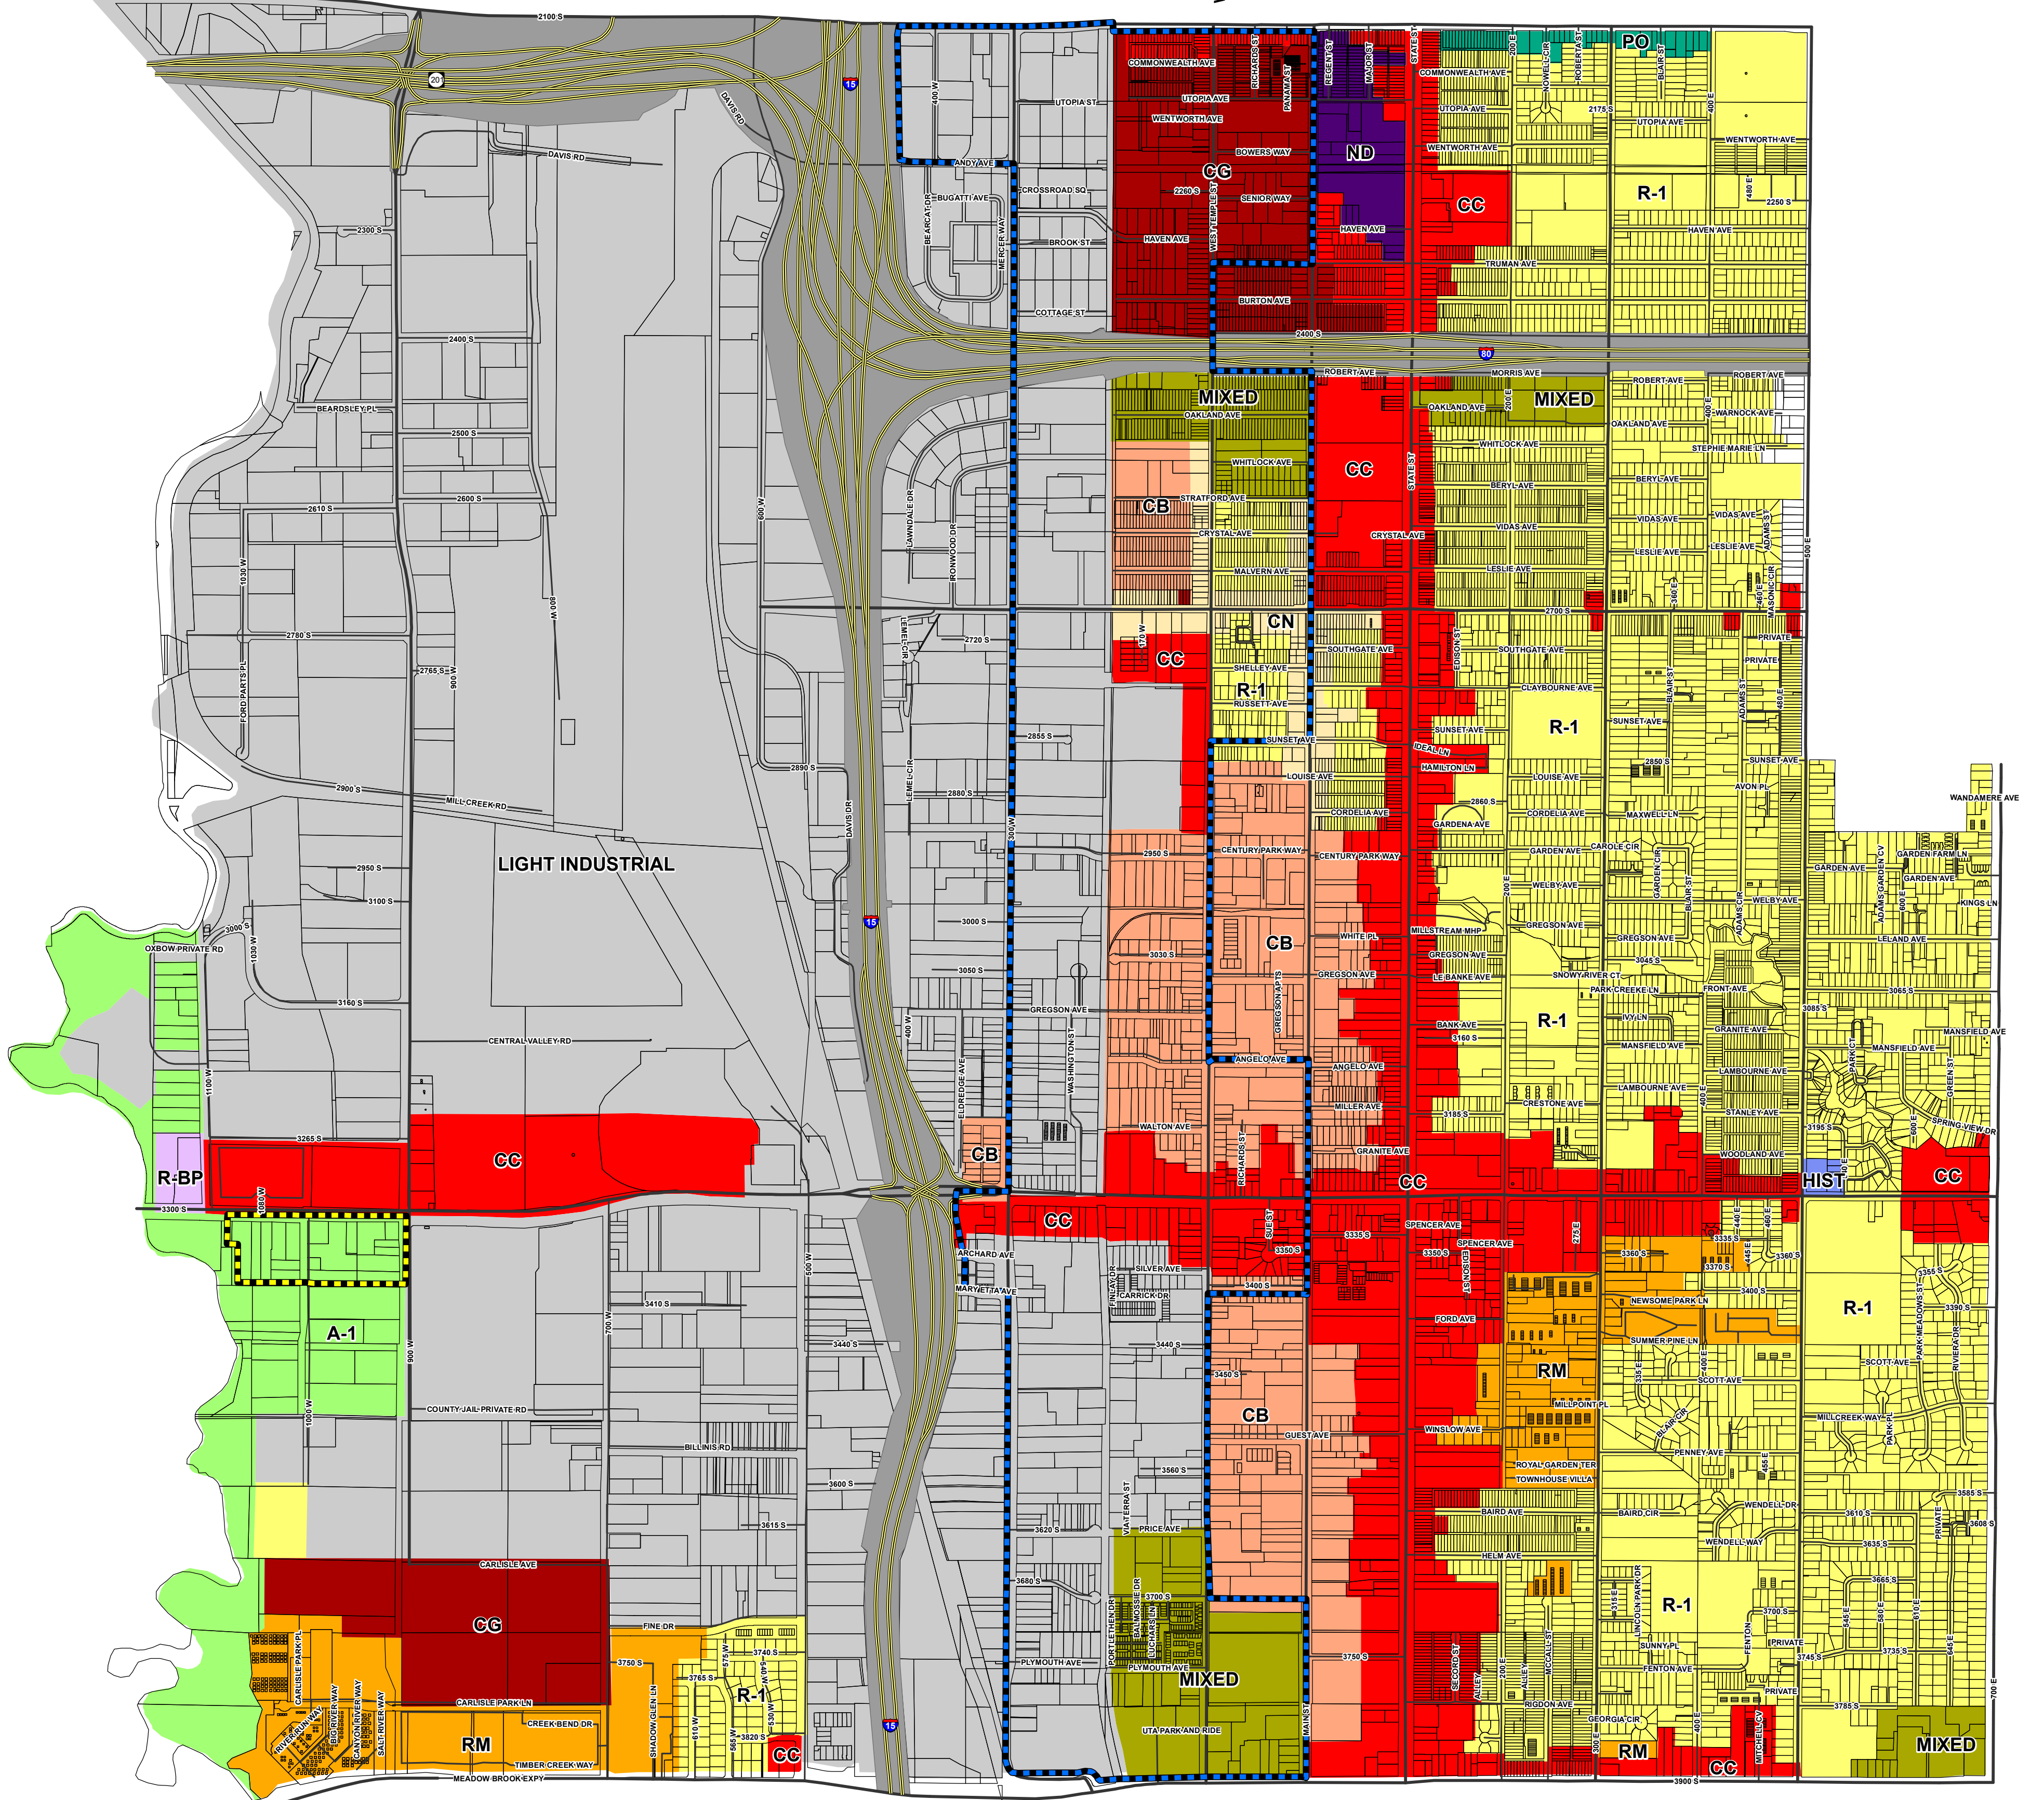

1300 WEST 1200 WEST 1100 WEST 1000 WEST 900 WEST 800 WEST 700 WEST 600 WEST 500 WEST 400 WEST 300 WEST 200 WEST WEST TEMPLE MAIN ST STATE ST 200 EAST 300 EAST 400 EAST 500 EAST 600 EAST 700 EAST

2100 SOUTH
2200 SOUTH
2300 SOUTH
2400 SOUTH
2500 SOUTH
2600 SOUTH
2700 SOUTH
2800 SOUTH
2900 SOUTH
3000 SOUTH
3100 SOUTH
3200 SOUTH
3300 SOUTH
3400 SOUTH
3500 SOUTH
3600 SOUTH
3700 SOUTH
3800 SOUTH
3900 SOUTH

SOUTH SALT LAKE

Zoning Map

Zone Types

- Agriculture
- Business Commercial
- Corridor Commercial
- General Commercial
- Neighborhood Commercial
- Historical
- Light Industrial
- Mixed
- North District
- Professional Office
- Single Family Residential
- Research-Business Park
- Multi-family Residential
- UDOT
- Gateway Overlay
- TOD Overlay