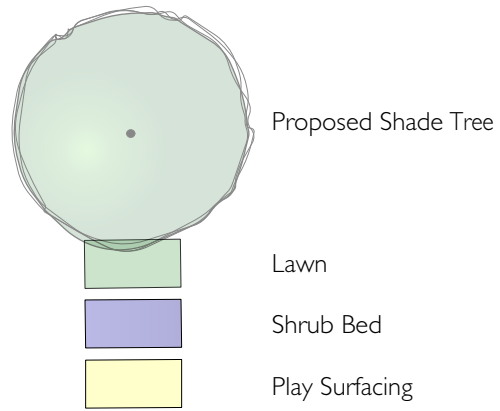

**LEGEND**

**KEY NOTES**

1. S-Line Platform
2. SSL sign
3. Rubberized asphalt
4. Timber retaining wall
5. Raised planters
6. Planter at grade
7. Tetherball (moveable)
8. Cafe tables & chairs
9. Steel fence
10. Lawn
11. Sculpture
12. Urban play & fitness equipment TBD
13. Kompan Supernova Spinner (GXY916012)
14. Porch swings
15. 10'x10' Popup Tent